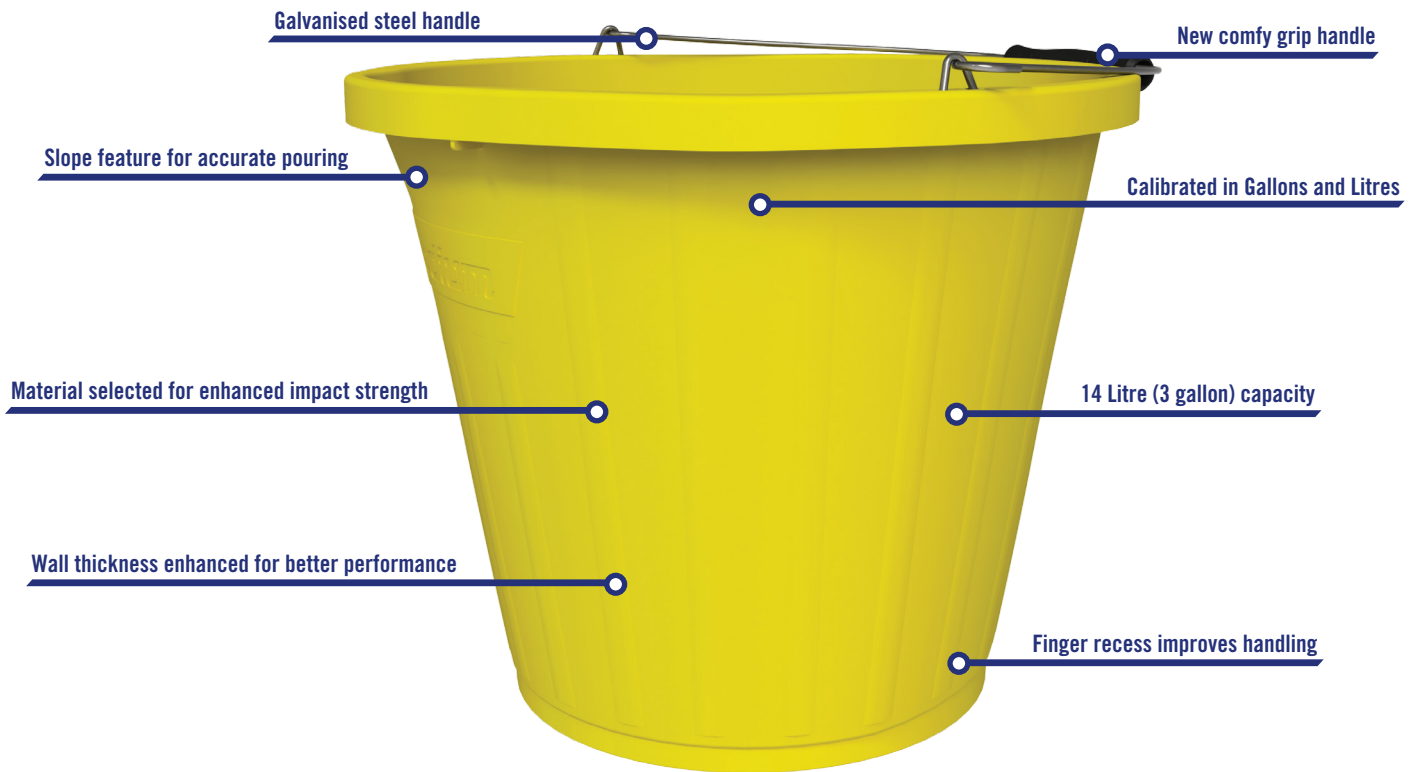

BB6 HEAVY DUTY YELLOW BUCKET

High Impact Resistance

For more information contact our sales team on 01843 854 002 or email ukservice@flambeau.com