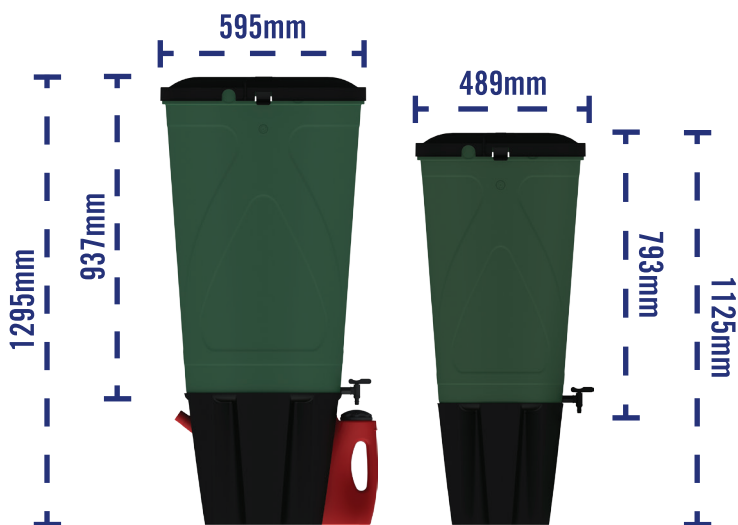

RHINO WATER BUTT

BODY, LID, TAP, BASE & DIVERTER KIT

WB200 RHINO WATER BUTT 200L

WB100 RHINO WATER BUTT 100L

WB100: 44 UNITS - 1.85M

WB200: 36 UNITS - 1.85M

For more information contact our sales team on 01843 854 002 or email ukservice@flambeau.com